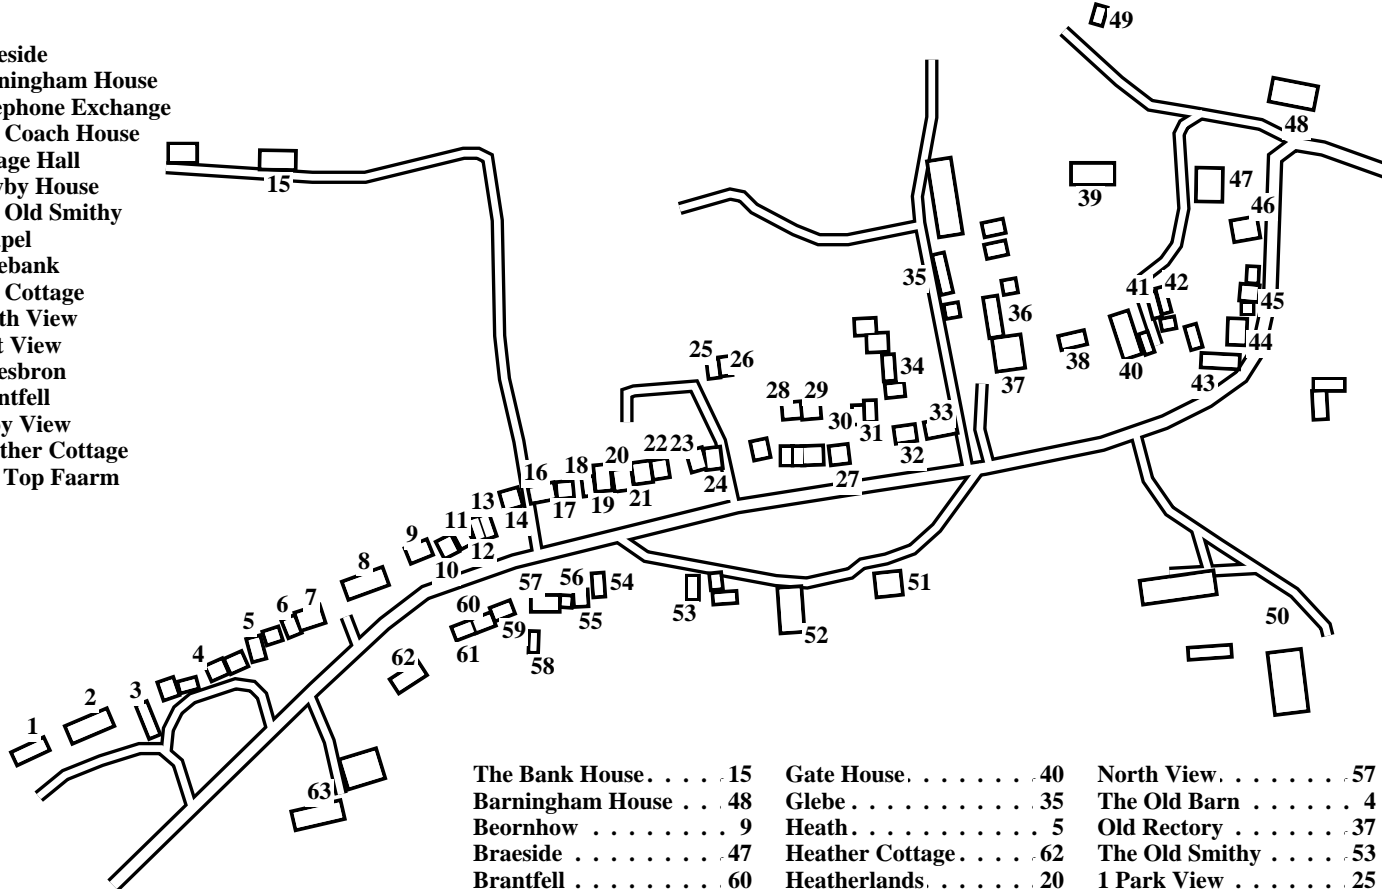

Barningham

Caution: This map has not yet been checked by residents.
There may be errors and omissions.

- 1 Moor End
- 2 West End
- 3 Prospect House
- 4 The Old Barn
- 5 Heath
- 6 Nook
- 7 Moorlea
- 8 Hillside
- 9 Beornhow
- 10 Woodbine
- 11 Ivy Cottage
- 12 Holly Cottage
- 13 How Tallon
- 14 Rose Cottage
- 15 The Bank House
- 16 Shaw
- 17 The Laurels
- 18 Westoe
- 19 Elim
- 20 Heatherlands
- 21 Elbeck
- 22 The Yews
- 23 Post Cottage
- 24 Britannia
- 25 1 Park View
- 26 2 Park View
- 27 Curlew House
- 28 Pear Tree
- 29 Sunnside
- 30 3 Park View
- 31 4 Park View
- 32 Cranville
- 33 Manor House Farm
- 34 Manor
- 35 Glebe
- 36 Coachmans
- 37 Old Rectory
- 38 Rectory
- 39 St Michael's Church
- 40 Gate House
- 41 1 Church View
- 42 2 Church View
- 43 Milbank Arms
- 44 Reading Room Cottage
- 45 Virginia
- 46 The Hollies
- 47 Braeside
- 48 Barningham House
- 49 Telephone Exchange
- 50 The Coach House
- 51 Village Hall
- 52 Newby House
- 53 The Old Smithy
- 54 Chapel
- 55 Rosebank
- 56 The Cottage
- 57 North View
- 58 East View
- 59 Byresbron
- 60 Brantfell
- 61 Raby View
- 62 Heather Cottage
- 63 Hill Top Faarm