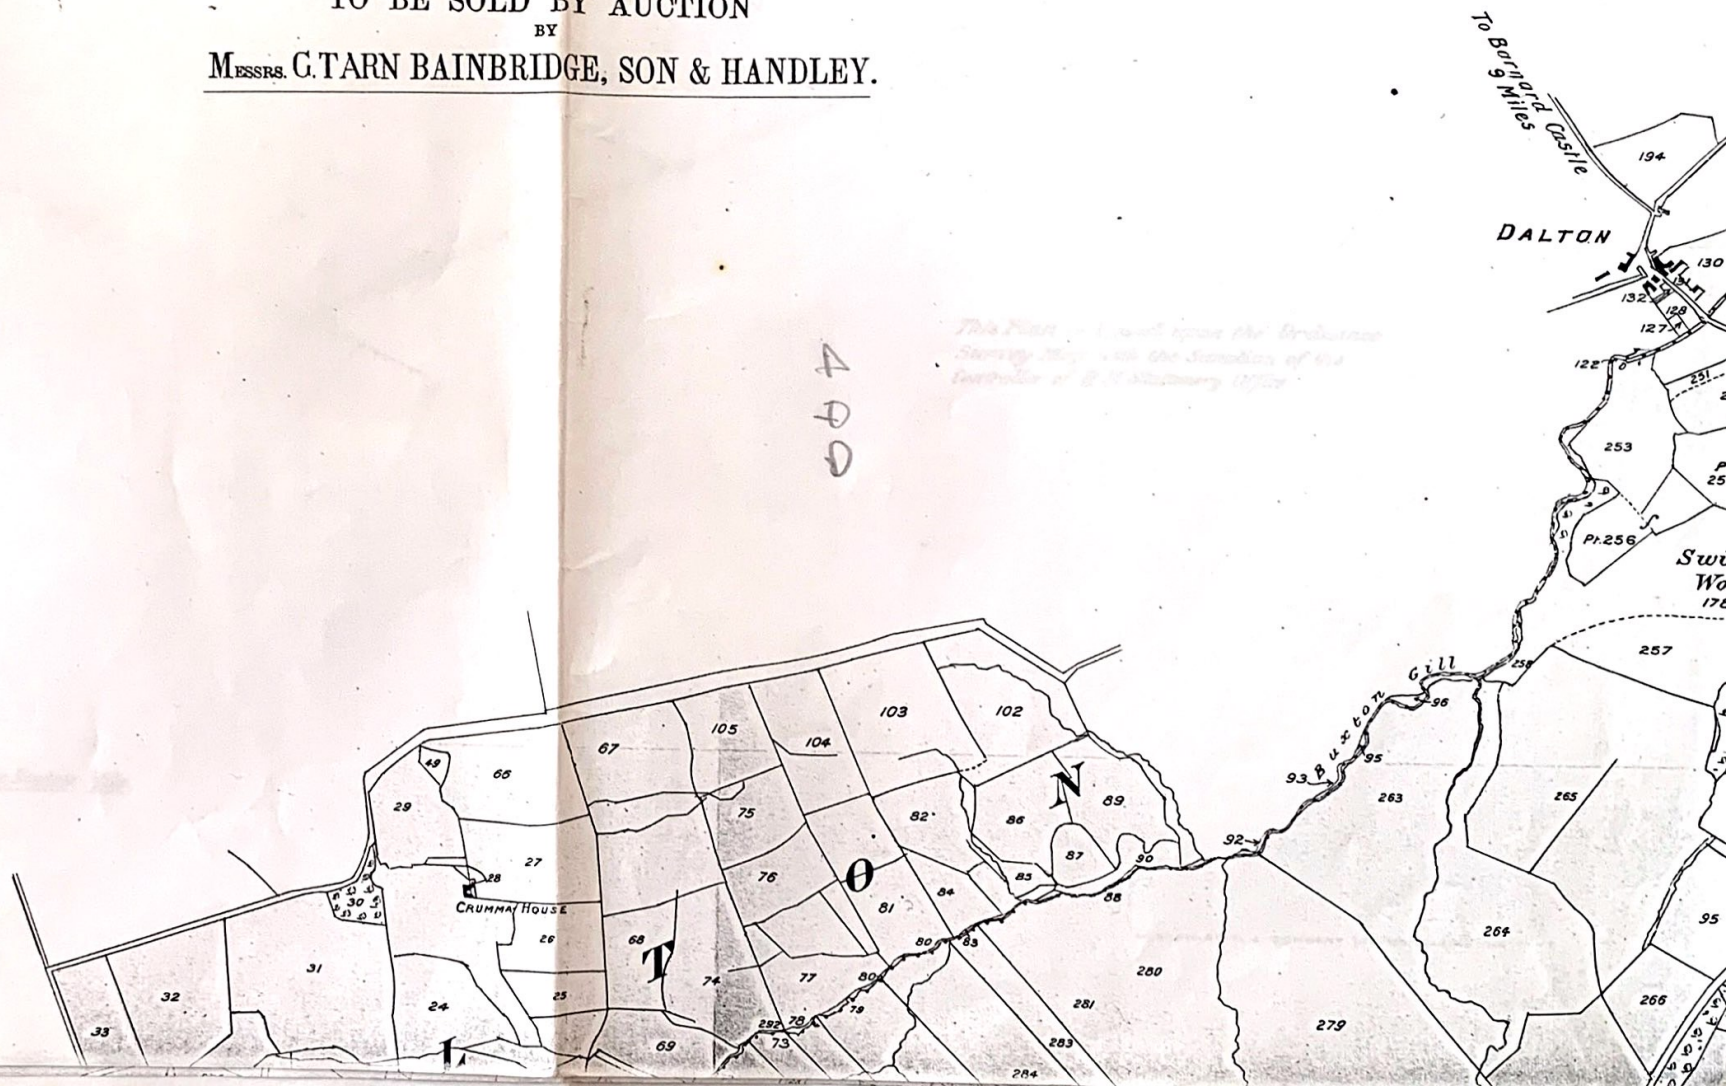

PLAN
- OF -
GAYLES ESTATE
1921.

TO BE SOLD BY AUCTION
BY

MESSRS. G. TARN BAINBRIDGE, SON & HANDLEY.

4
0
0

*This Plan is based upon the Ordnance
Survey Map, with the Sanctions of the
Inspector of B. & M. Survey Office.*

A
K/B

This Plan is based upon the Ordnance Survey Map with the Sanction of the Controller of H.M. Stationery Office.

Scale - Six Inches to One Statute Mile.

LEY.

D
A

8
7
6

B-DC

Scale - Six Inches to One Statute Mile.