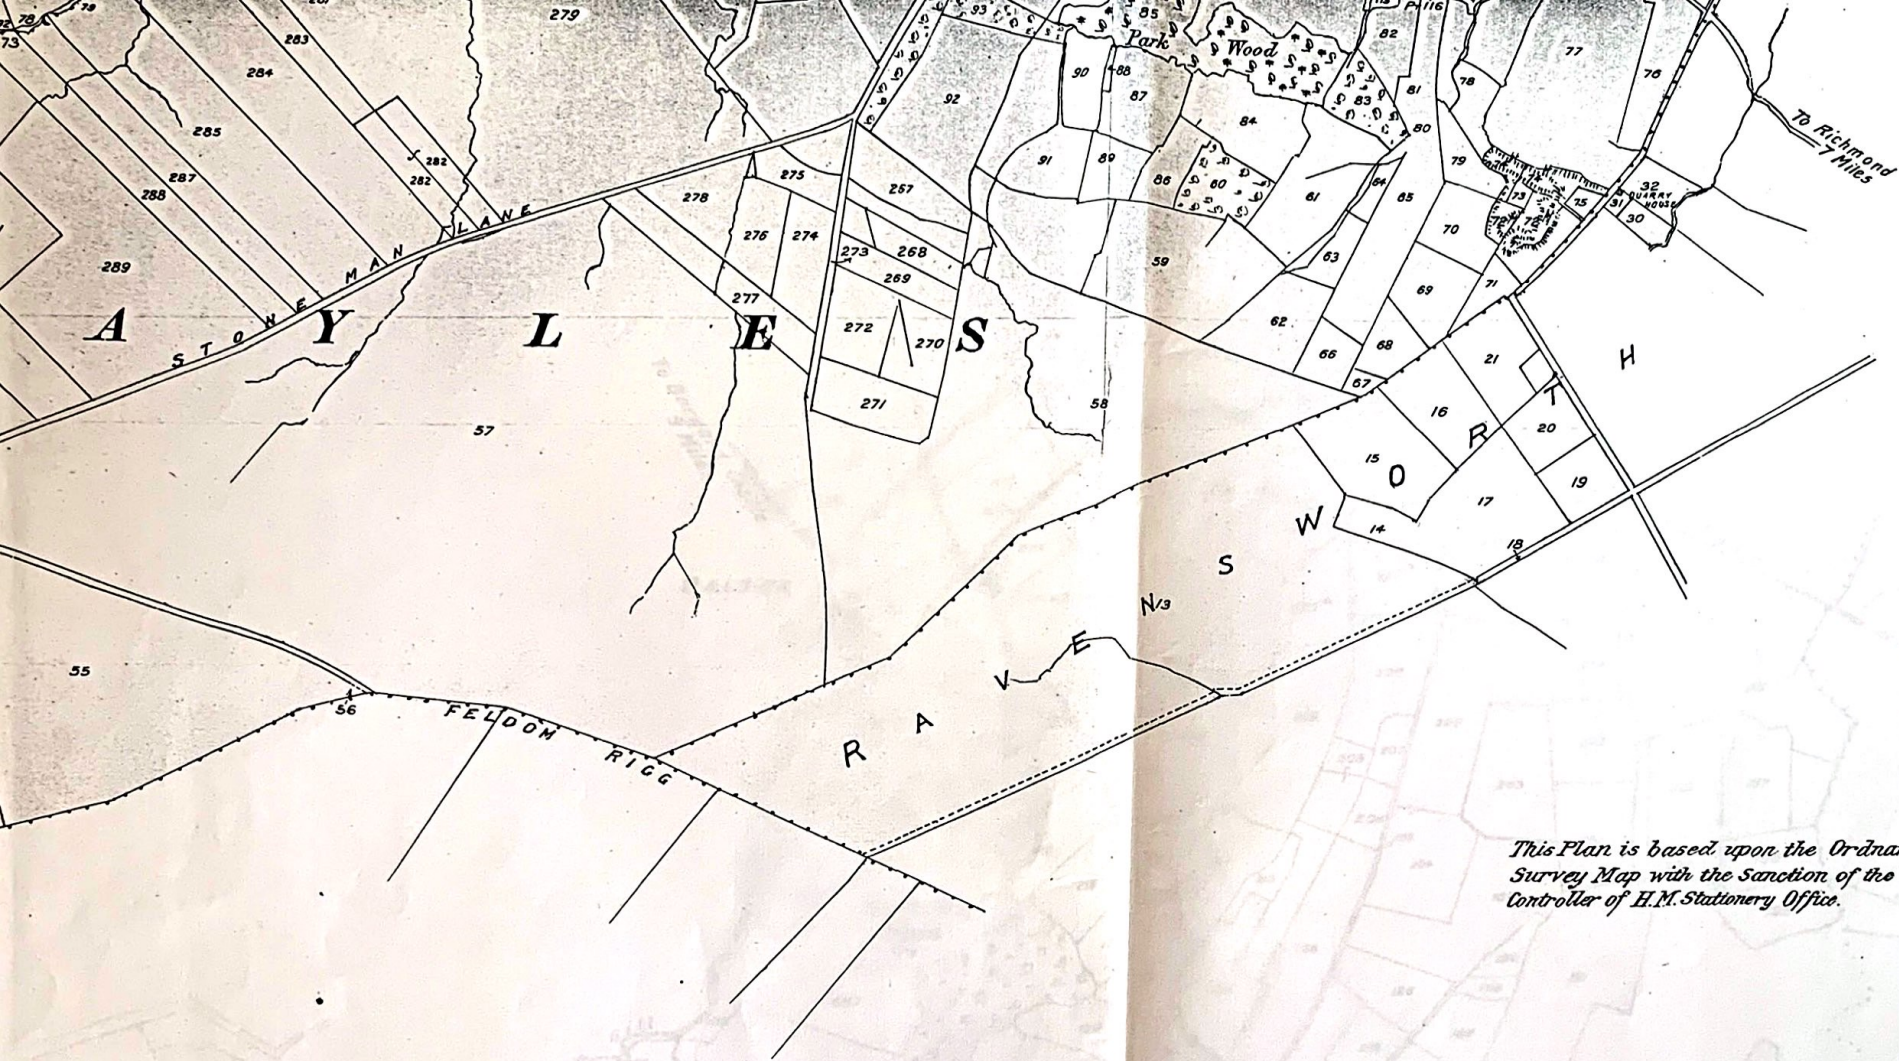

PLAN
- OF -
GAYLES ESTATE
1921.

TO BE SOLD BY AUCTION
BY

MESSRS. G. TARN BAINBRIDGE, SON & HANDLEY.

4
0
0

*This Plan is based upon the Ordnance
Survey Map, with the Sanctions of the
Inspector of B. & M. Survey Office.*

A
K/B

This Plan is based upon the Ordnance Survey Map with the Sanction of the Controller of H.M. Stationery Office.

Scale - Six Inches to One Statute Mile.

LEY.

D
A

8
7
6

B-DC

Scale - Six Inches to One Statute Mile.