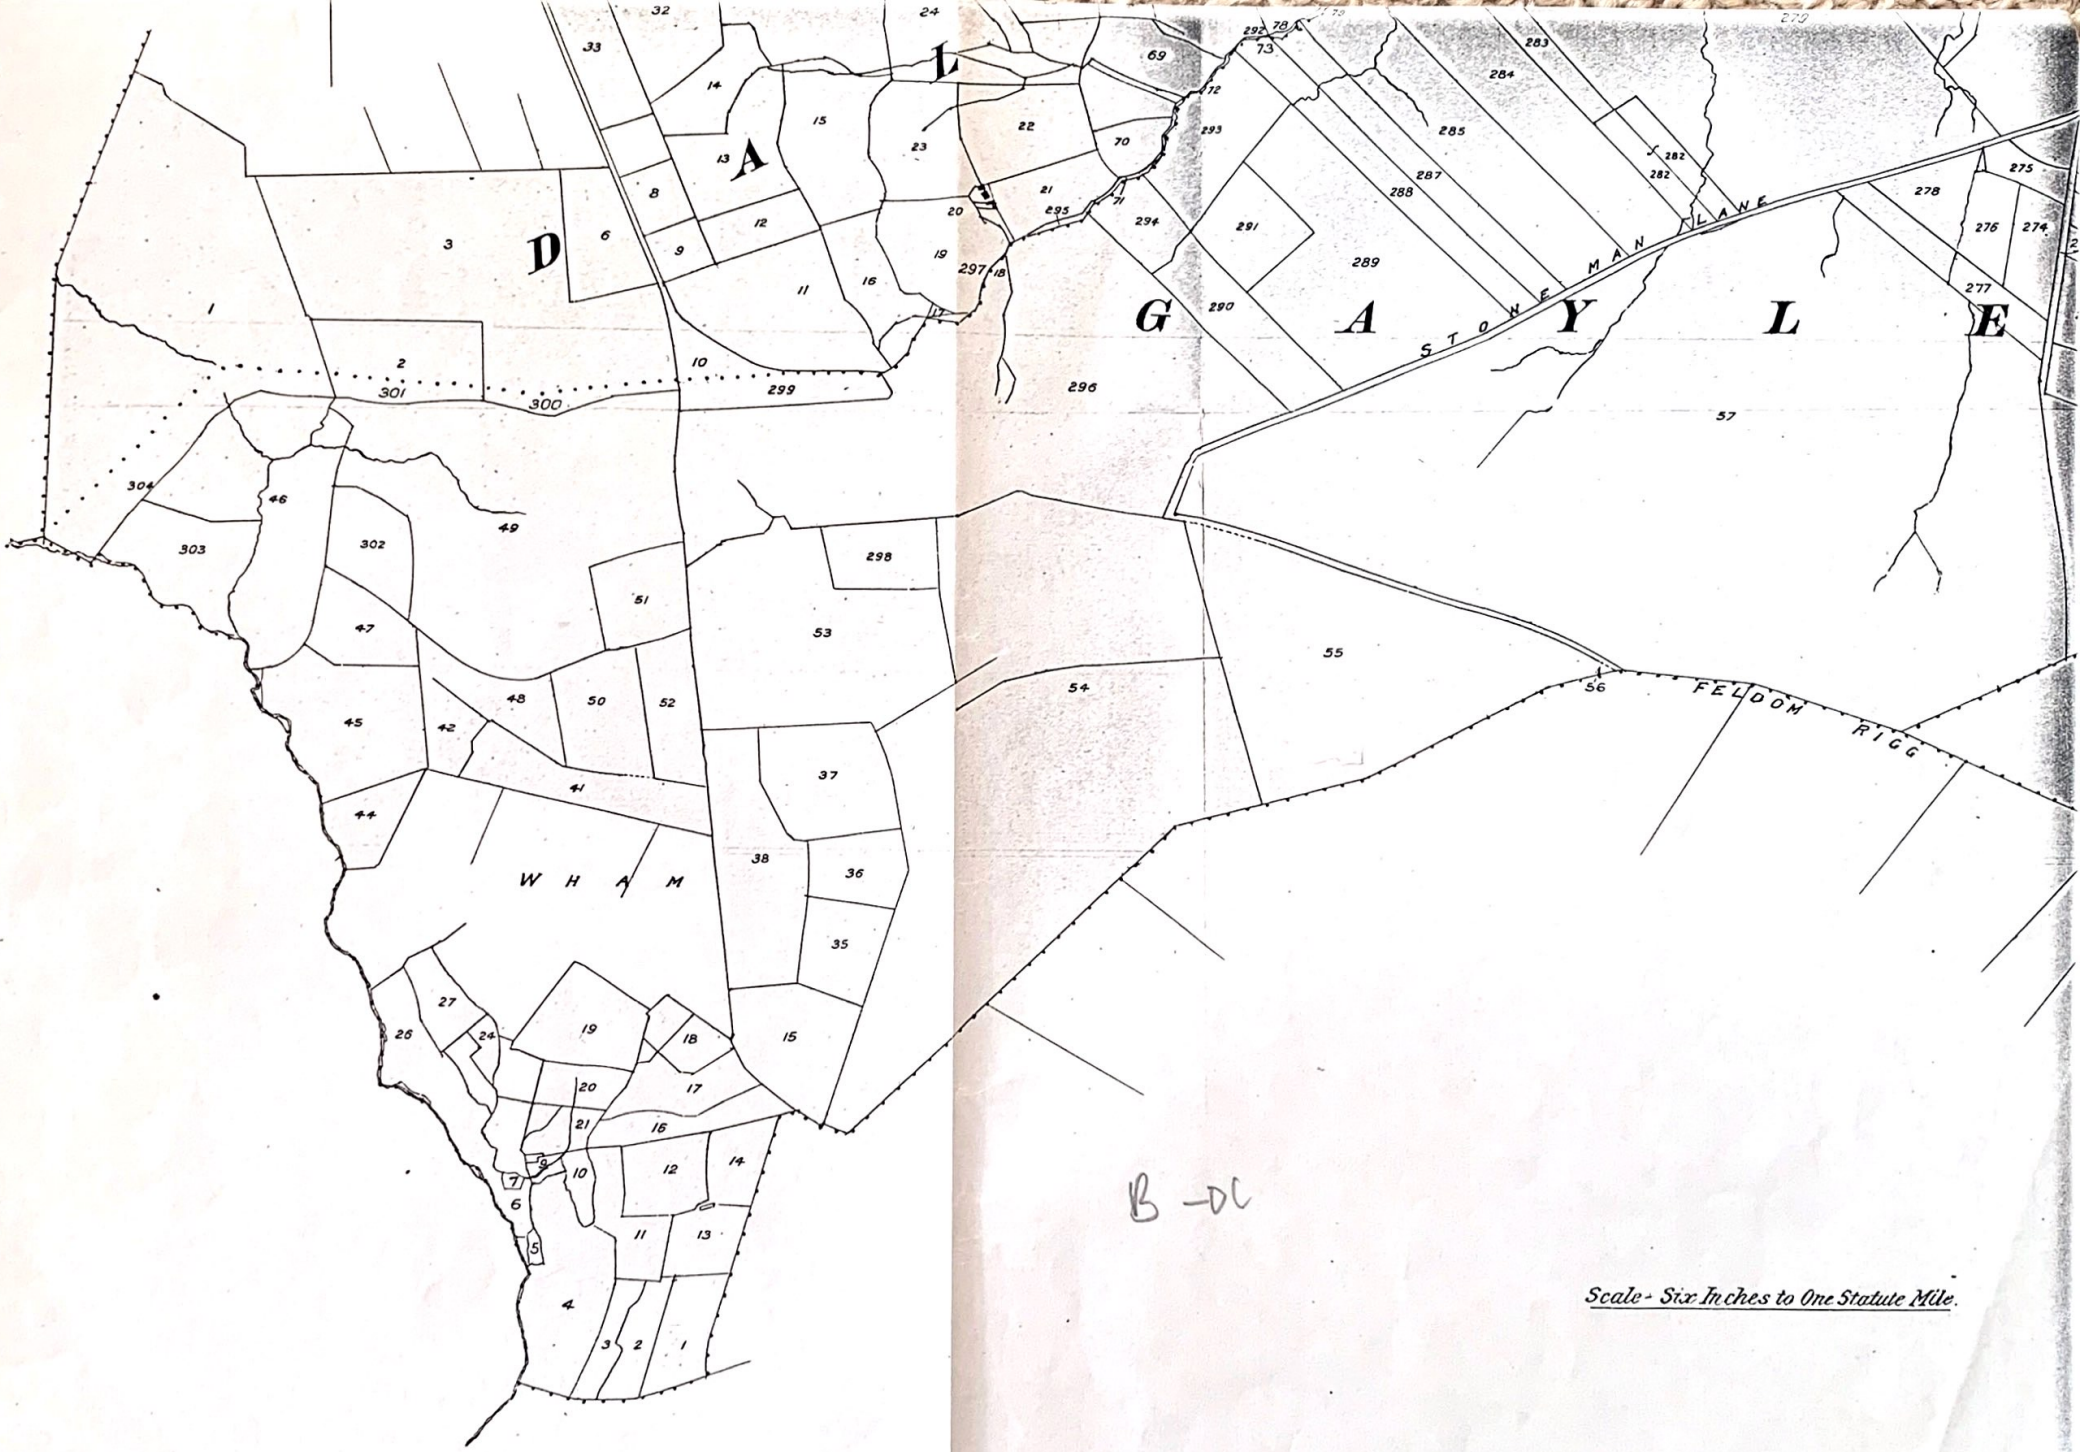

PLAN
- OF -
GAYLES ESTATE
1921.

TO BE SOLD BY AUCTION
BY

MESSRS. G. TARN BAINBRIDGE, SON & HANDLEY.

4
0
0

*This Plan is based upon the Ordnance
Survey Map, with the Sanctions of the
Inspector of B. & M. Survey Office.*

A
K/B

This Plan is based upon the Ordnance Survey Map with the Sanction of the Controller of H.M. Stationery Office.

Scale - Six Inches to One Statute Mile.

LEY.

D
A

8
7
6

B-DC

Scale - Six Inches to One Statute Mile.